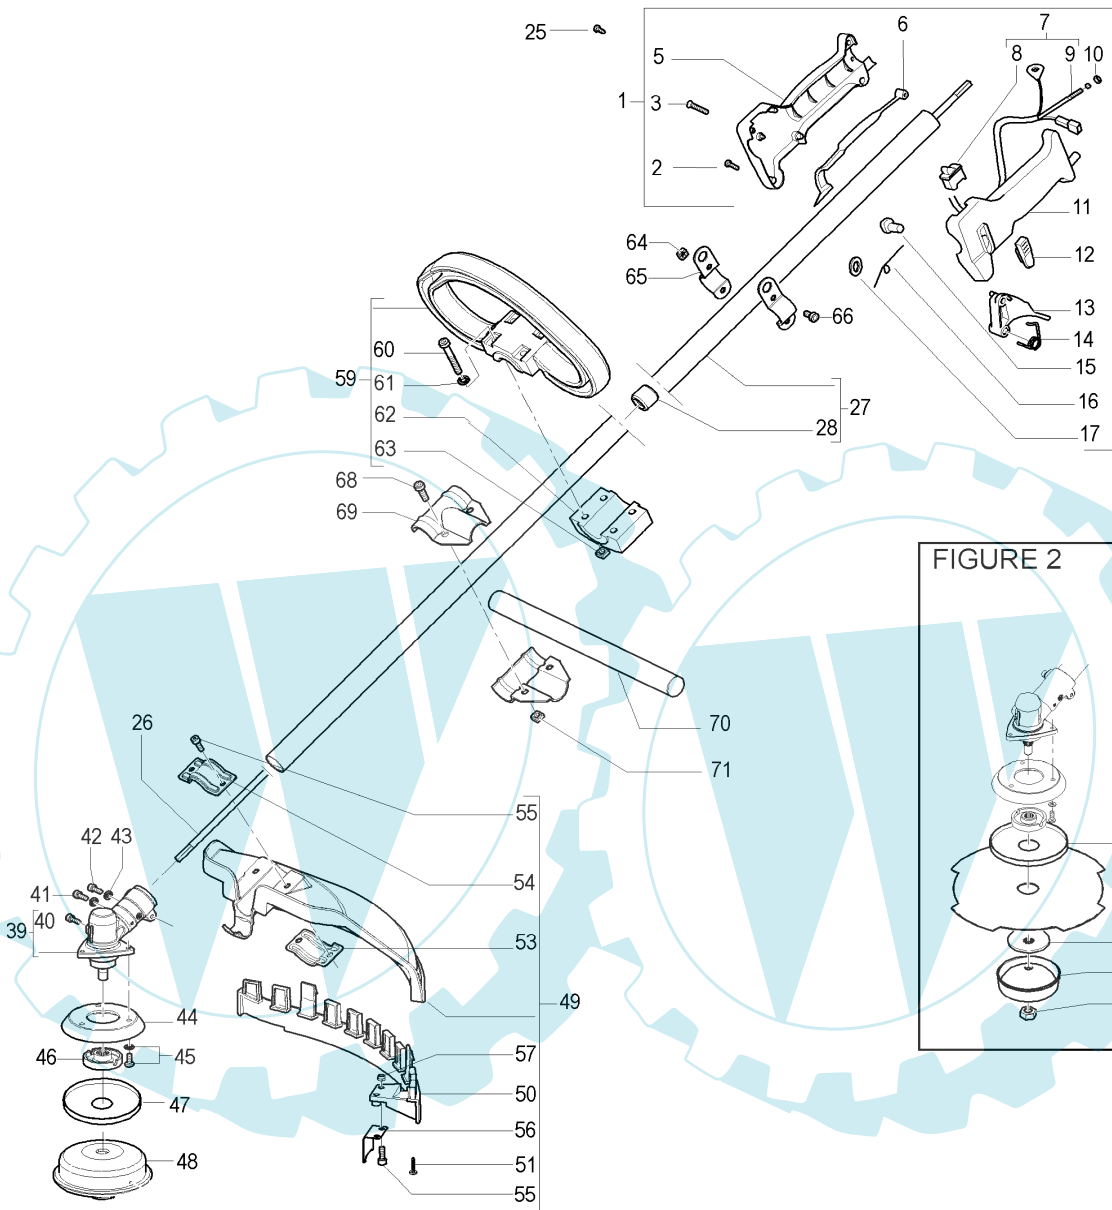

FIGURE 1

The Electrolux Group. The world's No.1 choice.

Item	P/N McC	P/N ELX	Qty	DESCRIPTION

Item	P/N McC	P/N ELX	Qty	DESCRIPTION

FIGURE 1

1	227280	538227280	1	trigger box assy
2	• 240618	538240618	2	screw 3x16
3	• 240883	538240883	4	screw 3x20
5	• 229836	538229836	1	half trigger box (right)
6	• 229819	538229819	1	safety lever
7	• 227067	538227067	1	cable/switch assy
8	•• 236394	538236394	1	switch
9	•• 227053	538227053	1	gas cable
10	• 235912	538235912	1	nut M6
11	• 229837	538229837	1	half trigger box (left)
12	• 229824	538229824	1	throttle advance slide
13	• 241296	538241296	1	throttle trigger
14	• 240019	538240019	1	throttle trigger spring
15	• 229823	538229823	1	throttle advance pin
16	• 229973	538229973	1	throttle advance spring
17	• 227065	538227065	1	retain
25	236981	538236981	2	screw
26	240486	538240486	1	drive shaft
27	242442	538242442	1	shaft assy
28	• 228192	538228192	5	bushing
39	242728	538242728	1	gear box
40	• 240151	538240151	1	screw M8x10
41	235802	538235802	1	screw 5x14
42	235803	538235803	1	screw 5x25
43	236529	538236529	2	split washer
44	242729	538242729	1	flange adapter
45	240688	538240688	3	screw M5 and washer
A 46	242815	538242815	1	flange
B 47	241155	538241155	1	spacer
A 48		FIGURE 4	1	string head
B 49	249155	538249155	1	guard ass'y
B 50	• 242644	538242644	1	guard extension
51	• 240862	538240862	1	screw M5x14
53	• 242752	538242752	1	lower clamp
54	• 242629	538242629	1	upper clamp
55	• 227563	538227563	4	screw M5x16
56	• 241973	538241973	1	line cutter
57	• 229208	538229208	2	nut
59	227068	538227068	1	front handle assy
60	• 228320	538228320	4	screw
61	• 236936	538236936	4	washer
62	• 227046	538227046	1	clamp
63	• 236642	538236642	4	nut

64	236642	538236642	2	nut M6
65	228152	538228152	2	harness clamp (1 half)
66	235911	538235911	2	screw M6x12
68	235911	538235911	2	screw
69	228146	538228146	2	safety pole guard clamp
70	246864	538246864	1	safety pole guard
71	236642	538236642	2	nut

FIGURE 2

B 1	241155	538241155	1	flange
A 2	241006	538241006	1	plate blade
A 3	236596	538236596	1	cup
A 4	240481	538240481	1	nut

FIGURE 4 STRING HEAD

A 1	538249174	538249174	1	string head
B 2	• 241554	538241554	2	eyelet
B 3	• 247395B	538047395	1	2 line spools
4	• 240852	538240852	1	spring
5	• 5210	538005210	1	locking nut
6	• 229712	538229712	1	screw 5x16

A=ALTA ROTAZIONE
B=MEDIA ROTAZIONE
C=ALTA ROTAZIONE
NUOVI CODICI

A=HIGH MOVING
B=MEDIUM MOVING
C=SLOW MOVING
NEW P. NUMBERS

A=HAUTE DEMANDE
B=MOYENNE DEMANDE
C=BASSE DEMANDE
NOUVELLES REFERENCES

A=GROBE NACHFRAGE
B=MITTELMAESSIGE
C=WENIGE NACHFRAGE
NEU CODEX

The Electrolux Group. The world's No.1 choice.